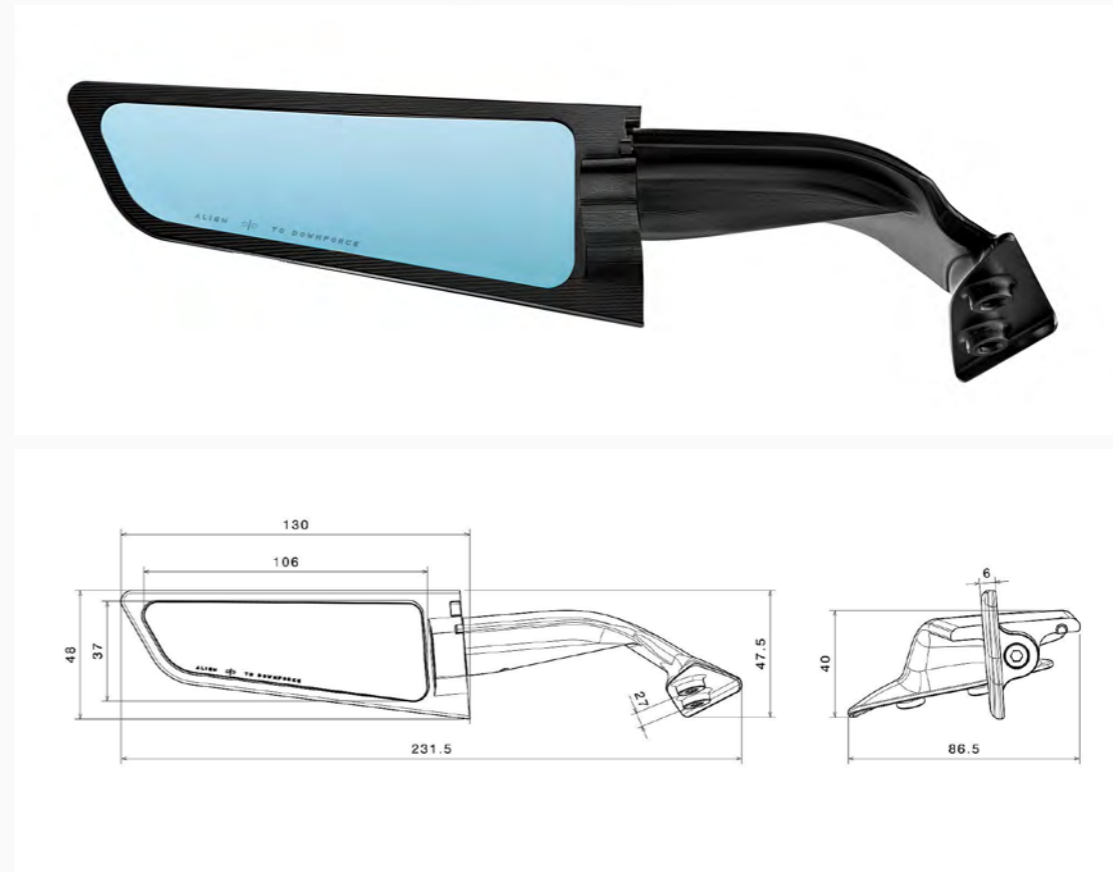

# Aerodynamic riding position

prevents the rider from losing the air protection of the windshield.

Available in three anodized colors

**Silver**

**Thunder Grey**

**Black**

**Stealth**  
Sport Mount  
BSS040B