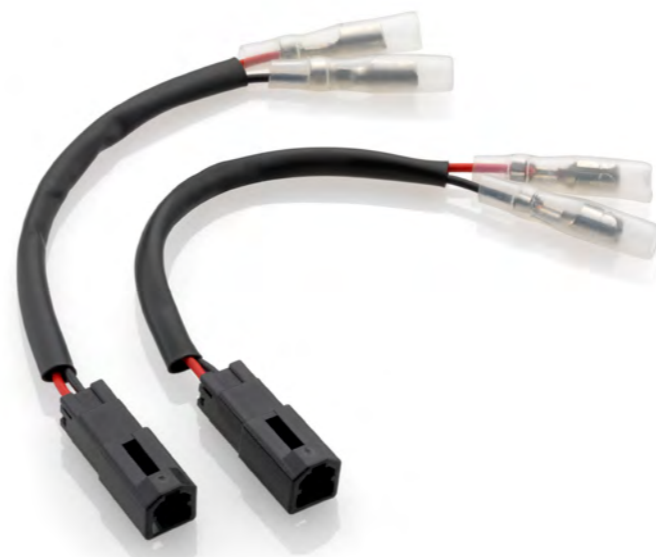

## Mounting kit

to fit on fairing the Rizoma  
Light Unit turn signals

FR852B

## Technopolymer holder

for Rizoma Light Unit turn signals

FR440B

**Leggera**  
Turn signal  
FR120B

**Wiring kit**  
for turn signals and mirror  
with integrated turn signal

EE047H

**Wiring kit**  
for turn signals and mirror  
with integrated turn signal