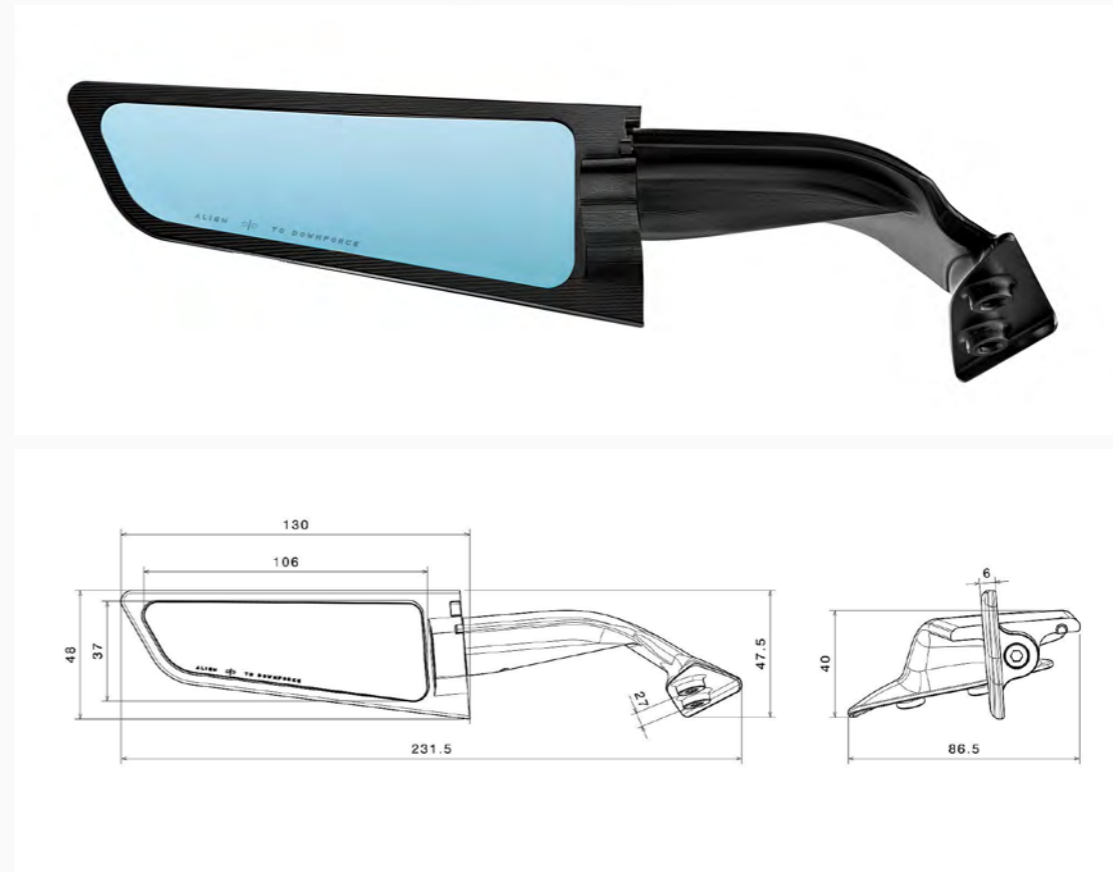

Stealth mirror

**an accessory specifically designed
for supersport bikes.**

Dual functionality

open: a rear-view mirror

closed: an aerodynamic wing

A 25° angle with respect
to the ground creates

downforce

(around 4 Kg at 300 km/h
with both mirror closed), useful
to improve both bike's grip
and handling.

Aerodynamic riding position

prevents the rider from losing the air protection of the windshield.

Available in three anodized colors

Silver

Thunder Grey

Black

Stealth
Sport Mount
BSS040B

Let's customize the bike

DUCATI® PANIGALE V2 955

Light Unit

Turn signals

FR070BM

Mounting kit

to fit on fairing the Rizoma
Light Unit turn signals

FR851B

Technopolymer holder