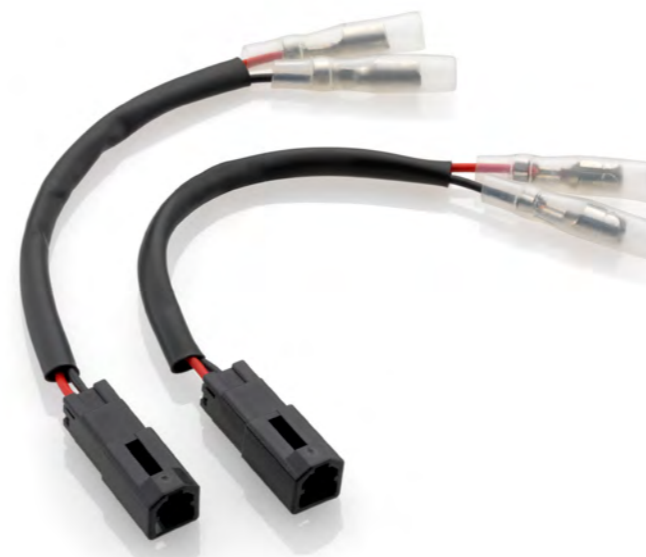

Stealth mirror

**an accessory specifically designed
for supersport bikes.**

Dual functionality

open: a rear-view mirror

closed: an aerodynamic wing

A 25° angle with respect
to the ground creates

downforce

(around 4 Kg at 300 km/h
with both mirror closed), useful
to improve both bike's grip
and handling.

DUCATI® PANIGALE V2 955

Light Unit

Turn signals

FR070BM

Mounting kit

to fit on fairing the Rizoma
Light Unit turn signals

FR851B

Technopolymer holder

for Rizoma Light Unit turn signals

FR440B

Leggera
Turn signals
FR120B

Wiring kit
for turn signals and mirror
with integrated turn signal

EE047H

Wiring kit
for turn signals and mirror
with integrated turn signal

EE079H

Mounting kit

to fit on fairing the Leggera Rizoma turn signal

FR438B

Mutation P1

ø 22 mm

GR150B

Pro pegs