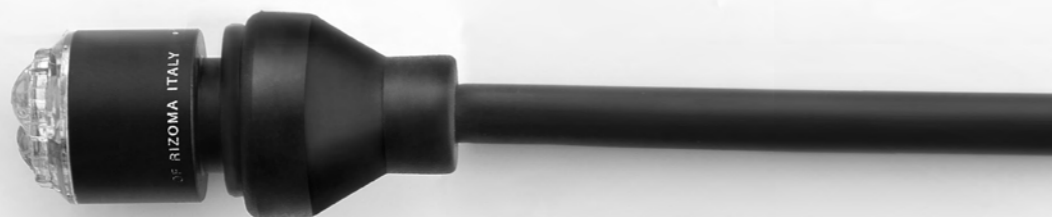

Stealth mirror

**an accessory specifically designed
for supersport bikes.**

Dual functionality

open: a rear-view mirror

closed: an aerodynamic wing

A 25° angle with respect
to the ground creates

downforce

(around 4 Kg at 300 km/h
with both mirror closed), useful
to improve both bike's grip
and handling.

Aerodynamic riding position

prevents the rider from losing the air protection of the windshield.

Available in three anodized colors

Silver

Thunder Grey

Black

Stealth
Sport Mount
BSS040B

Let's customize the bike

DUCATI® PANIGALE V2 955

Light Unit

Turn signals

FR070BM

Mounting kit

to fit on fairing the Rizoma
Light Unit turn signals

FR851B

Technopolymer holder